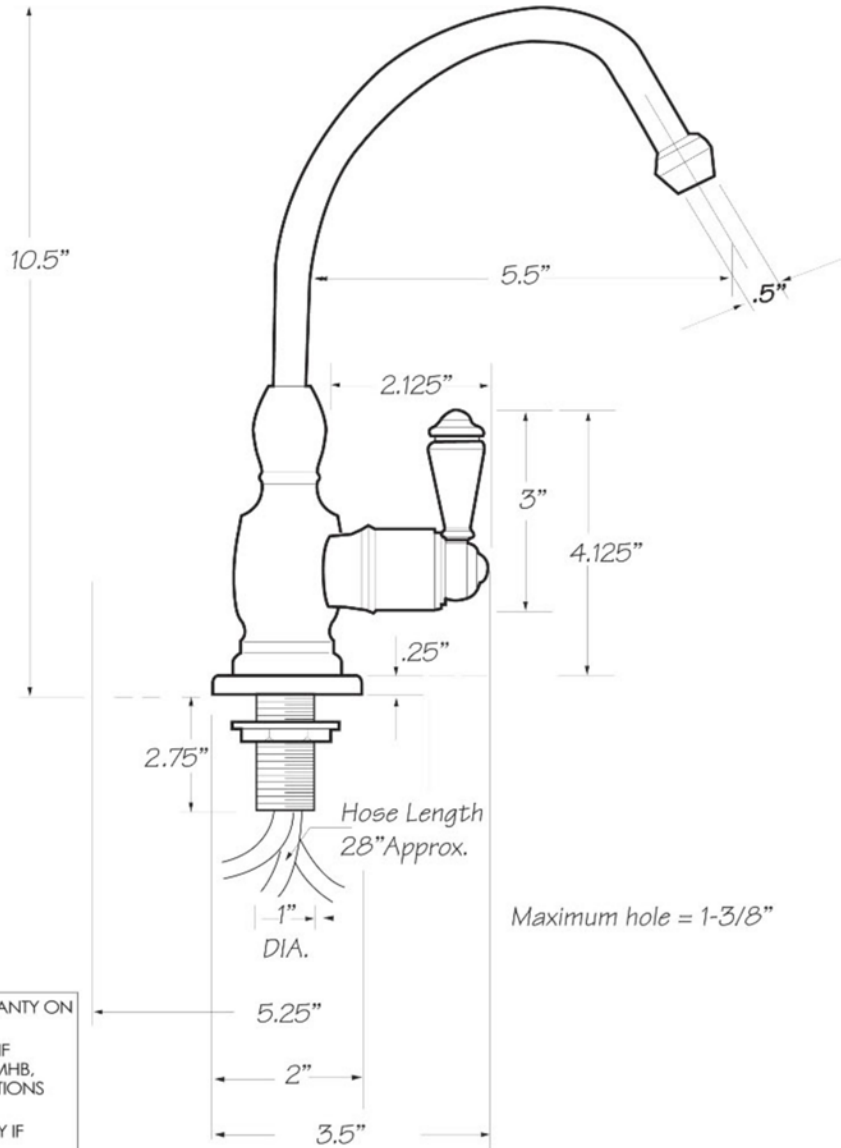

Warranty

*ALL MOUNTAIN PRODUCTS CARRY A 1 YEAR WARRANTY ON ALL WORKING PARTS.(except disposers)
*MOST SPECIAL FINISHES HAVE A 1 YEAR WARRANTY IF INSTRUCTIONS ARE FOLLOWED PROPERLY. ORB, EB, MHB, WCP, AND TB HAVE A 90 DAY WARRANTY IF INSTRUCTIONS ARE FOLLOWED PROPERLY.
*ALL PVD FINISHES COME WITH A LIFETIME WARRANTY IF INSTRUCTIONS ARE FOLLOWED PROPERLY
*ALL XENOY COLORED PRODUCTS HAVE A LIFETIME WARRANTY
*USE OF PLUMBERS PUTTY ON PRODUCTS VOIDS WARRANTY