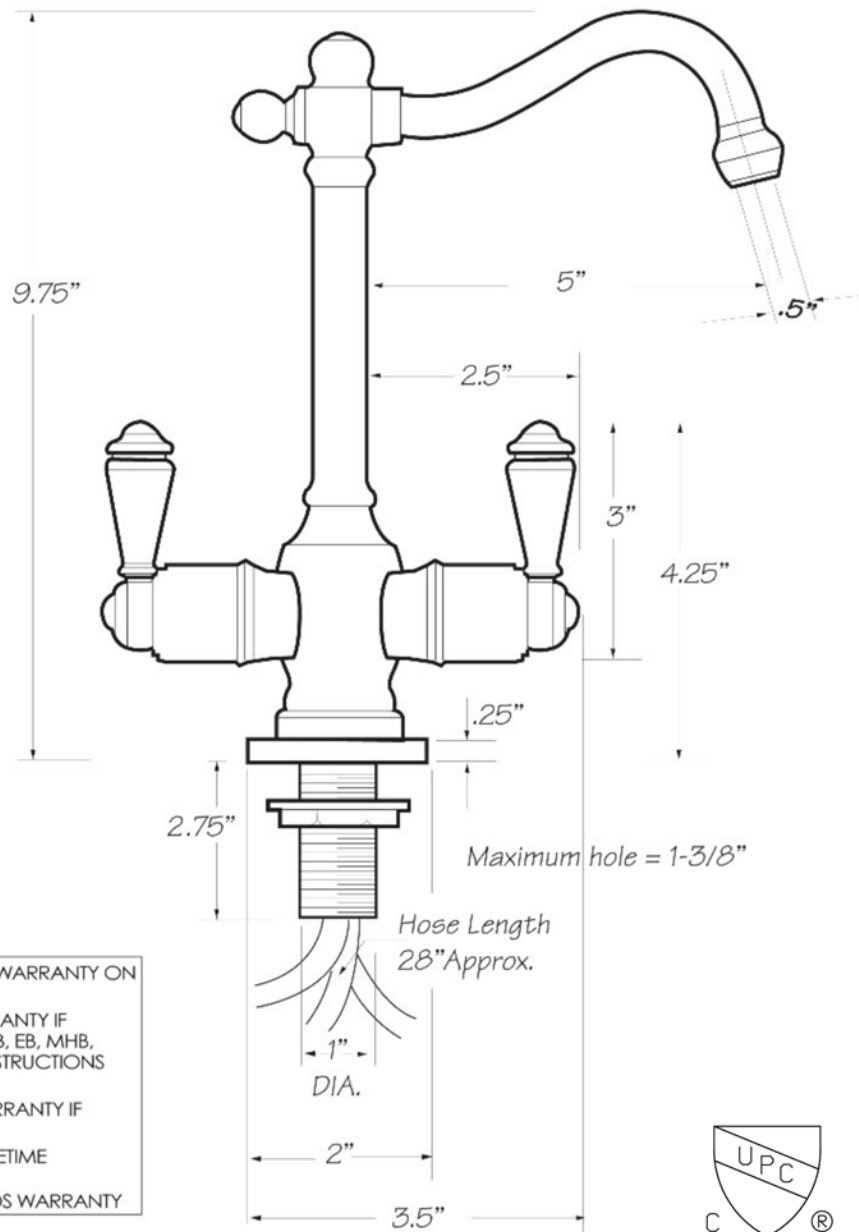

Warranty

*ALL MOUNTAIN PRODUCTS CARRY A 1 YEAR WARRANTY ON ALL WORKING PARTS.(except disposers)
*MOST SPECIAL FINISHES HAVE A 1 YEAR WARRANTY IF INSTRUCTIONS ARE FOLLOWED PROPERLY. ORB, EB, MHB, WCP, AND TB HAVE A 90 DAY WARRANTY IF INSTRUCTIONS ARE FOLLOWED PROPERLY.
*ALL PVD FINISHES COME WITH A LIFETIME WARRANTY IF INSTRUCTIONS ARE FOLLOWED PROPERLY
*ALL XENOY COLORED PRODUCTS HAVE A LIFETIME WARRANTY
*USE OF PLUMBERS PUTTY ON PRODUCTS VOIDS WARRANTY