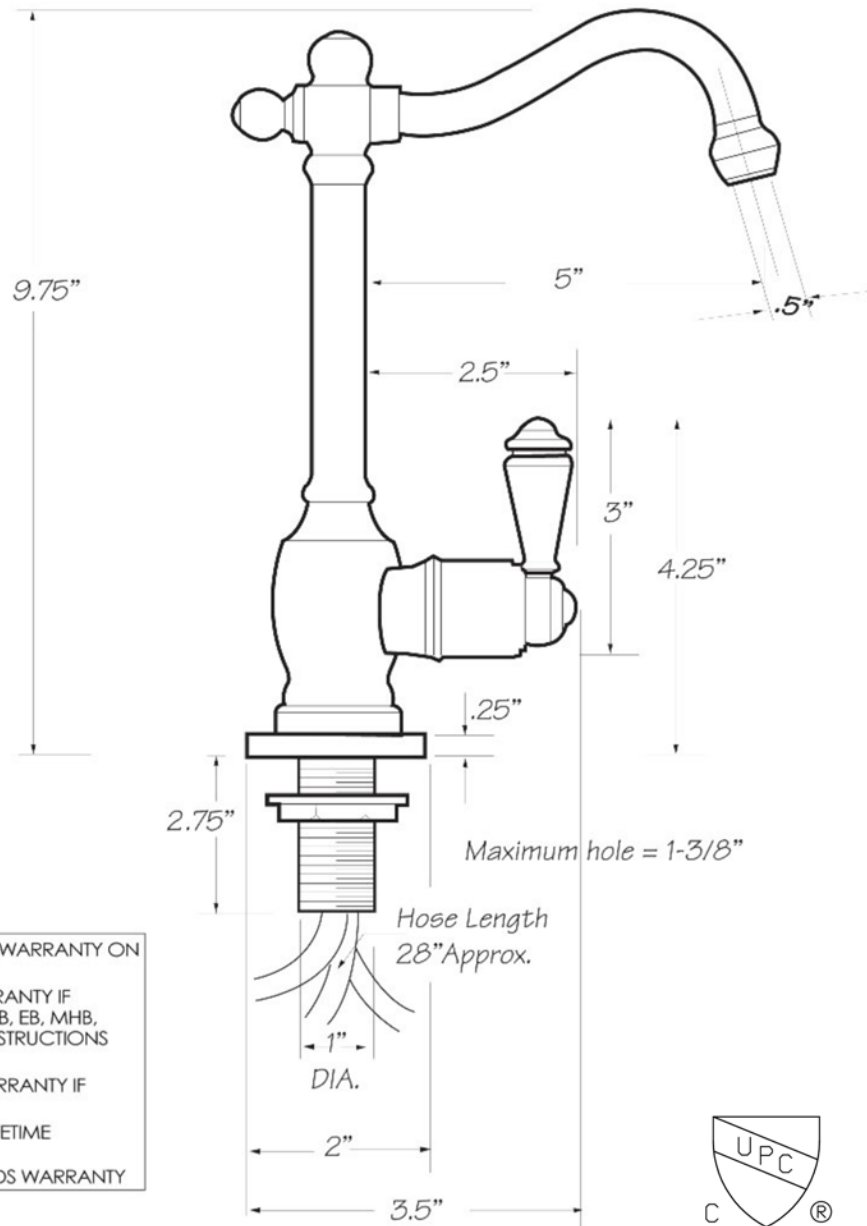

Warranty

*ALL MOUNTAIN PRODUCTS CARRY A 1 YEAR WARRANTY ON ALL WORKING PARTS. (except disposers)
*MOST SPECIAL FINISHES HAVE A 1 YEAR WARRANTY IF INSTRUCTIONS ARE FOLLOWED PROPERLY. ORB, EB, MHB, WCP, AND TB HAVE A 90 DAY WARRANTY IF INSTRUCTIONS ARE FOLLOWED PROPERLY.
*ALL PVD FINISHES COME WITH A LIFETIME WARRANTY IF INSTRUCTIONS ARE FOLLOWED PROPERLY
*ALL XENYO COLORED PRODUCTS HAVE A LIFETIME WARRANTY
*USE OF PLUMBERS PUTTY ON PRODUCTS VOIDS WARRANTY