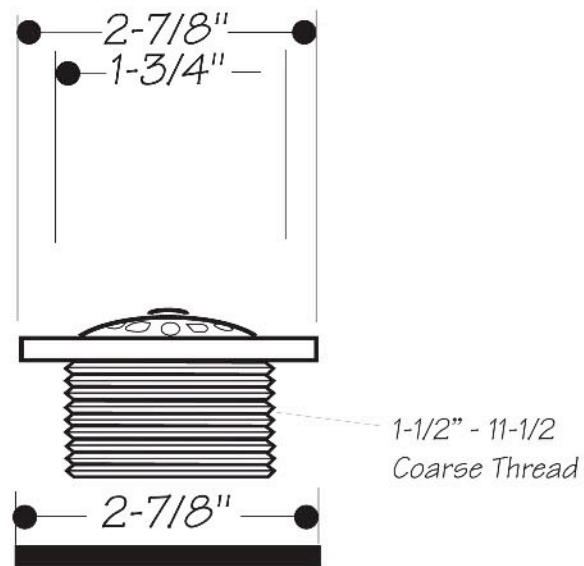

INSTALLATION DIMENSIONS

This model offers you the following features & benefits:

- Pipe NOT included
- Trip Lever Face Plate and Gasket
- Grid Drain and Gasket
- Linkage NOT included

• Available in 20 finishes

- ☐ CPB - Polished Chrome
- ☐ SC - Satin Chrome
- ☐ PN - Polished Nickel
- ☐ BRN - Brushed Nickel
- ☐ PRN - Pearl Nickel
- ☐ PEW - Pewter
- ☐ AB - Antique Brass
- ☐ SB - Satin Brass
- ☐ PVD - Polished Brass
- ☐ WCP - Weathered Copper
- ☐ ACP - Antique Copper
- ☐ ORB - Oil Rubbed Bronze
- ☐ VB - Venetian Bronze*
- ☐ PVDDB - Brushed Bronze
- ☐ TB - Tuscan Brass
- ☐ MB - Matte Black
- ☐ FG - French Gold
- ☐ GPB - Polished Gold
- ☐ SG - Satin Gold
- ☐ MHB - Mahogany Bronze

Warranty

*ALL MOUNTAIN PRODUCTS CARRY A 1 YEAR WARRANTY ON ALL WORKING PARTS.(except disposers)

*MOST SPECIAL FINISHES HAVE A 1 YEAR WARRANTY IF INSTRUCTIONS ARE FOLLOWED PROPERLY. ORB, EB, MHB, WCP, AND TB HAVE A 90 DAY WARRANTY IF INSTRUCTIONS ARE FOLLOWED PROPERLY.

*ALL PVD FINISHES COME WITH A LIFETIME WARRANTY IF INSTRUCTIONS ARE FOLLOWED PROPERLY

*ALL XENYO COLORED PRODUCTS HAVE A LIFETIME WARRANTY

*USE OF PLUMBERS PUTTY ON PRODUCTS VOIDS WARRANTY

Specifications subject to change without notice.