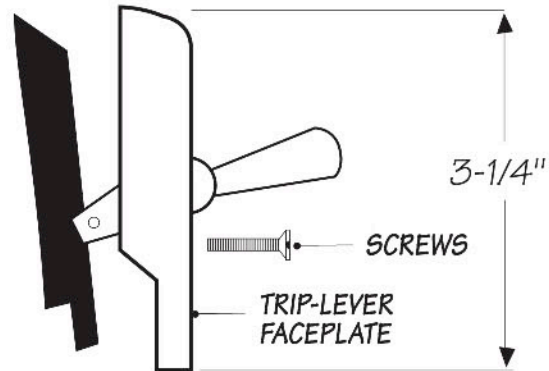

INSTALLATION DIMENSIONS

This model offers you the following features & benefits:

- Pipe NOT included
- Trip Lever Face Plate and Gasket
- Grid Drain and Gasket
- Linkage NOT included

• Available in 20 finishes

- ☐ CPB - Polished Chrome
- ☐ SC - Satin Chrome
- ☐ PN - Polished Nickel
- ☐ BRN - Brushed Nickel
- ☐ PRN - Pearl Nickel
- ☐ PEW - Pewter
- ☐ AB - Antique Brass
- ☐ SB - Satin Brass
- ☐ PVD - Polished Brass
- ☐ WCP - Weathered Copper
- ☐ ACP - Antique Copper
- ☐ ORB - Oil Rubbed Bronze
- ☐ VB - Venetian Bronze*
- ☐ PVDDB - Brushed Bronze
- ☐ TB - Tuscan Brass
- ☐ MB - Matte Black
- ☐ FG - French Gold
- ☐ GPB - Polished Gold
- ☐ SG - Satin Gold
- ☐ MHB - Mahogany Bronze

Warranty

*ALL MOUNTAIN PRODUCTS CARRY A 1 YEAR WARRANTY ON ALL WORKING PARTS.(except disposers)

*MOST SPECIAL FINISHES HAVE A 1 YEAR WARRANTY IF INSTRUCTIONS ARE FOLLOWED PROPERLY. ORB, EB, MHB, WCP, AND TB HAVE A 90 DAY WARRANTY IF INSTRUCTIONS ARE FOLLOWED PROPERLY.

*ALL PVD FINISHES COME WITH A LIFETIME WARRANTY IF INSTRUCTIONS ARE FOLLOWED PROPERLY

*ALL XENYO COLORED PRODUCTS HAVE A LIFETIME WARRANTY

*USE OF PLUMBERS PUTTY ON PRODUCTS VOIDS WARRANTY

Specifications subject to change without notice.