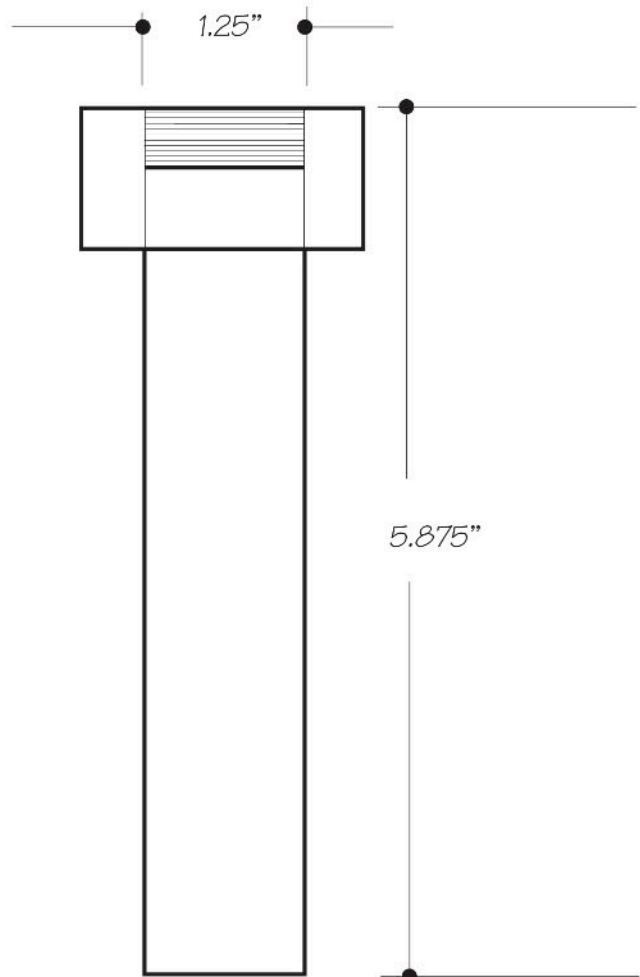

INSTALLATION DIMENSIONS

This model offers you the following features & benefits:

- 1-1/4" O.D. x 5-7/8" European Slip Joint Extension Tube
- To be used with threaded European Lavatory drains to connect to P-Trap
- Plated Brass
- Available in 6 finishes
 - CPB - Polished Chrome
 - PN - Polished Nickel
 - PVD - Polished Brass
 - WCP - Weathered Copper
 - ORB - Oil Rubbed Bronze
 - WB - Weathered Brass