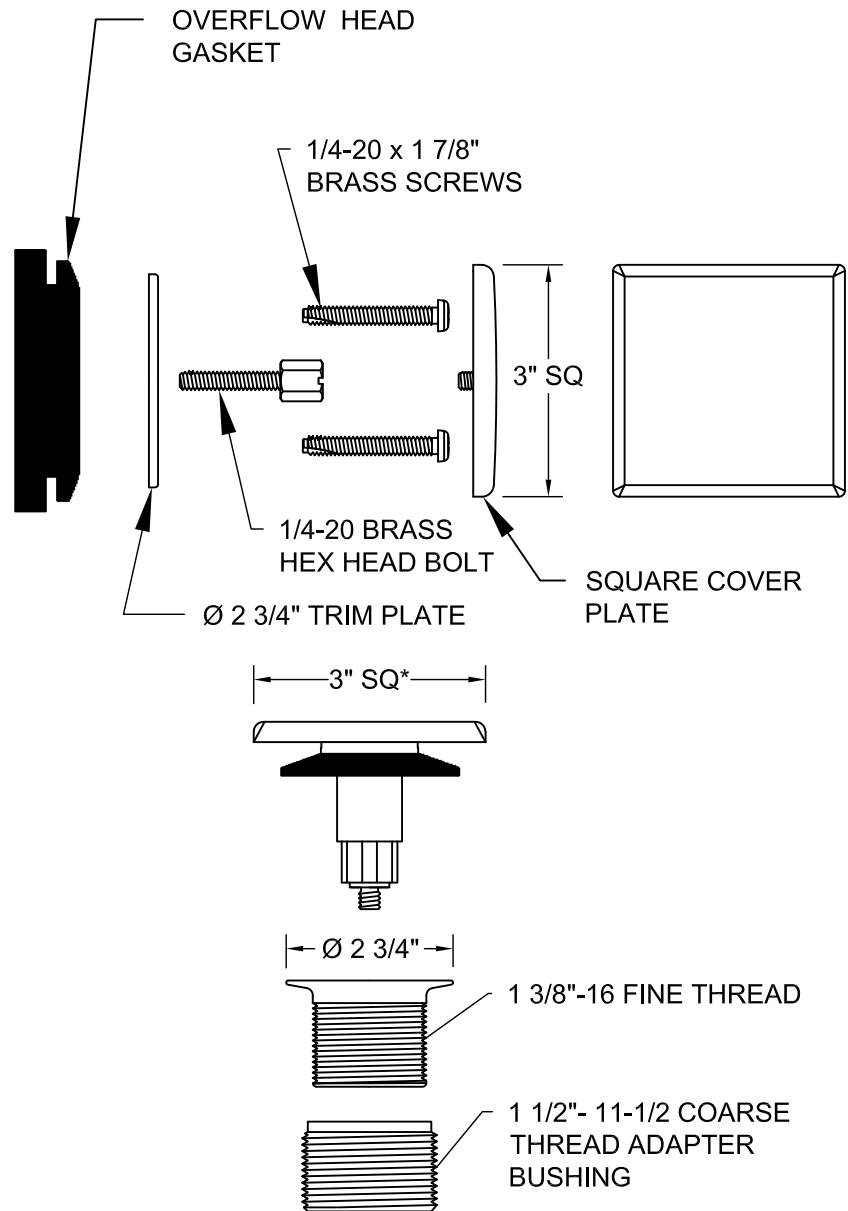

BDSQTRIM

SQUARE STYLE BATH
WASTE AND OVERFLOW
REPLACEMENT TRIM KIT

THIS MODEL OFFERS THE FOLLOWING FEATURES & BENEFITS:

- Distinctive square style
- EZ-Click™ style drain trim with lifetime warranty on mechanism
- Ideal for retrofit or remodeling applications
- Fits any Mountain non cable operated and most other manufacturers waste and overflow drain (except cable drain)
- All brass construction

*Requires $\text{Ø}4 \frac{1}{4}$ " flat surrounding tub drain

Available in the following finishes;

- CPB - Polished Chrome
- SC - Satin Chrome
- PN - Polished Nickel
- BRN - Brushed Nickel
- PVD- Polished Brass
- ORB - Oil Rubbed Bronze
- PVDBB - PVD Brushed Bronze
- PVDFG - PVD French Gold