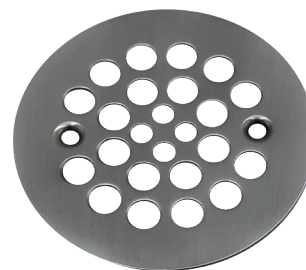

Group 1 Finishes

All Group 1 Finishes **\$ 50**

Group 2 Finishes

All Group 2 Finishes **\$ 70**

4-1/4" Round Shower Grid - Mountain Plumbing, Oatey/Casper, Zurn

MT236

Shower grid features:

- 4-1/4" diameter O.D.
- Grid snaps in place for installation
- Grids are all brass, not stamped steel

Replacement shower grid fits Mountain MT237, Oatey/Casper, Zurn, and many other shower drains.

4-1/4" Round Shower Grid - "Plastic Oddities"

MT245

Shower grid features:

- 4-1/4" diameter O.D. with screw holes
- Two screw holes are 2-5/8" C-C
- Screws are included
- Grids are all brass, not stamped steel