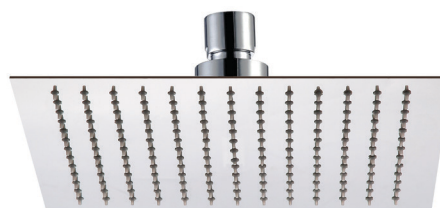

12" Square Rain Head

MT11-12

- Seamless Stainless Steel Construction
- Ultra Slim 2.4mm
- 144 Clog Free Nozzles
- 1/2" IPS Swivel Ball Joint for Angle Adjustment
- 1.6 GPM (2.5 GPM Restrictor Also Included)

Standard Finishes

MT11-12/BRN	Brushed Nickel	$ 764
MT11-12/CPB	Polished Chrome	$ 677
MT11-12/MB	Matte Black	$ 856
MT11-12/ORB	Oil Rubbed Bronze	$ 856
MT11-12/PN	Polished Nickel	$ 764
MT11-12/SG	Satin Gold	$ 1011

*Available in these finishes only