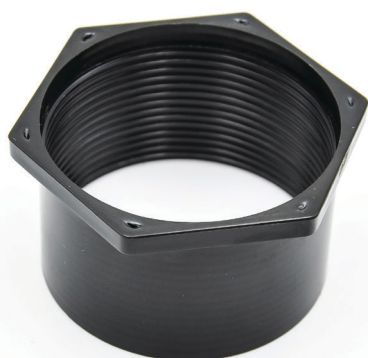

Drain Body - PVC Rough

$ 39

MT605P

- Fits 2" PVC Pipe

Schluter Adaptor

$ 8

MT603A

- Plastic construction
- Allows for installation into fabric waterproofing systems; i.e. Schluter®-KERDI

Kit 1 - PVC Drain Rough Body

$ 63