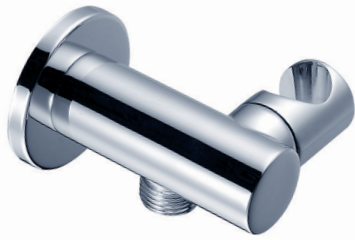

Standard Finishes

MT19/BRN	Brushed Nickel	\$ 80
MT19/CPB	Polished Chrome	\$ 70
MT19/PN	Polished Nickel	\$ 80

***Available in these finishes only**

Stainless Steel Handshower Hose (MT17)

- Stainless Steel Hose
- Solid Brass 1/2" Female Connectors
- Five Foot Length

Round Waterway Elbow with Adjustable Handshower Holder (MT41S)

- Solid Brass Construction
- Round Flange Included

Standard Finishes

MT41S/BRN	Brushed Nickel	\$ 166
MT41S/CHBRZ	Champagne Bronze	\$ 272
MT41S/CPB	Polished Chrome	\$ 135
MT41S/MB	Matte Black	\$ 204
MT41S/ORB	Oil Rubbed Bronze	\$ 186
MT41S/PN	Polished Nickel	\$ 166
MT41S/SG	Satin Gold	\$ 272
MT41S/ULB	Unlacquered Brass	\$ 135
MT41S/VB	Venetian Bronze	\$ 186