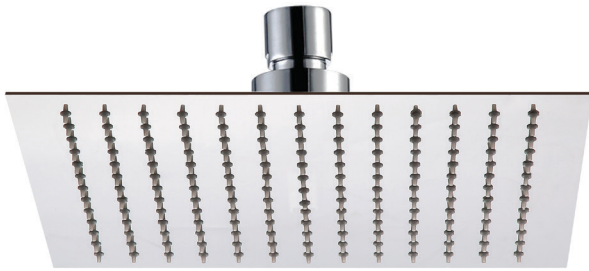

*Available in these finishes only

12" Square Rain Head

MT11-12

- Seamless Stainless Steel Construction
- Ultra Slim 2.4mm
- 144 Clog Free Nozzles
- 1/2" IPS Swivel Ball Joint for Angle Adjustment
- 1.6 GPM (2.5 GPM Restrictor Also Included)

*Available in these finishes only

16" Square Rain Head

MT11-16

- Seamless Stainless Steel Construction
- Ultra Slim 2.4mm
- 196 Clog Free Nozzles
- 1/2" IPS Swivel Ball Joint for Angle Adjustment
- 1.6 GPM (2.5 GPM Restrictor Also Included)